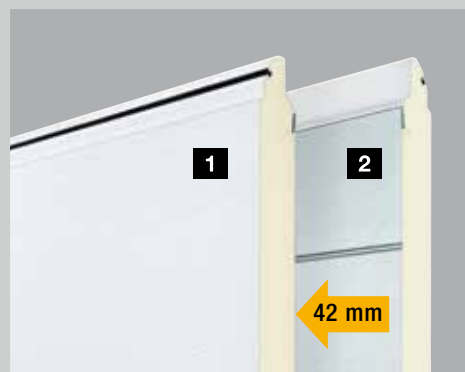

Quality from Europe's no.1 makes all the difference.

Good thermal insulation

The RenoMatic sectional garage door is double-skinned and insulated. The door travel is pleasantly quiet thanks to the 42 mm thick sections. The sections have a polyester-primer coating on the outside **1**. We supply the inside of the sections in silver-coloured galvanization with protective paint **2**. The tension spring assembly with the patented spring-in-spring system or the torsion spring with tested spring safety device protects the door leaf against falling. Thanks to the good thermal insulation, the doors are an excellent choice if your garage is directly attached to the house or if there is access from the garage to the house.