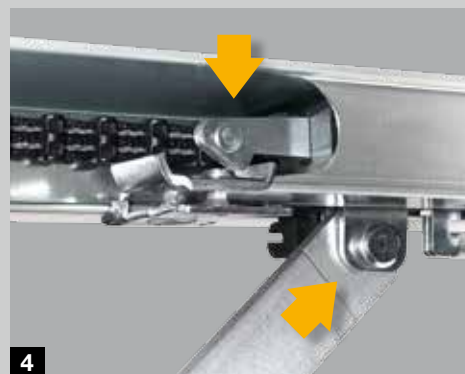

Increased burglary protection

The sectional garage door RenoMatic is equipped with automatic door locking **4**. When the garage door is closed, the anti-lift kit automatically engages in the operator boom's stop, then locks immediately and is secured against forced opening. This door locking functions purely mechanically and therefore continues to secure the door even without an operator motor or in the event of a power failure.